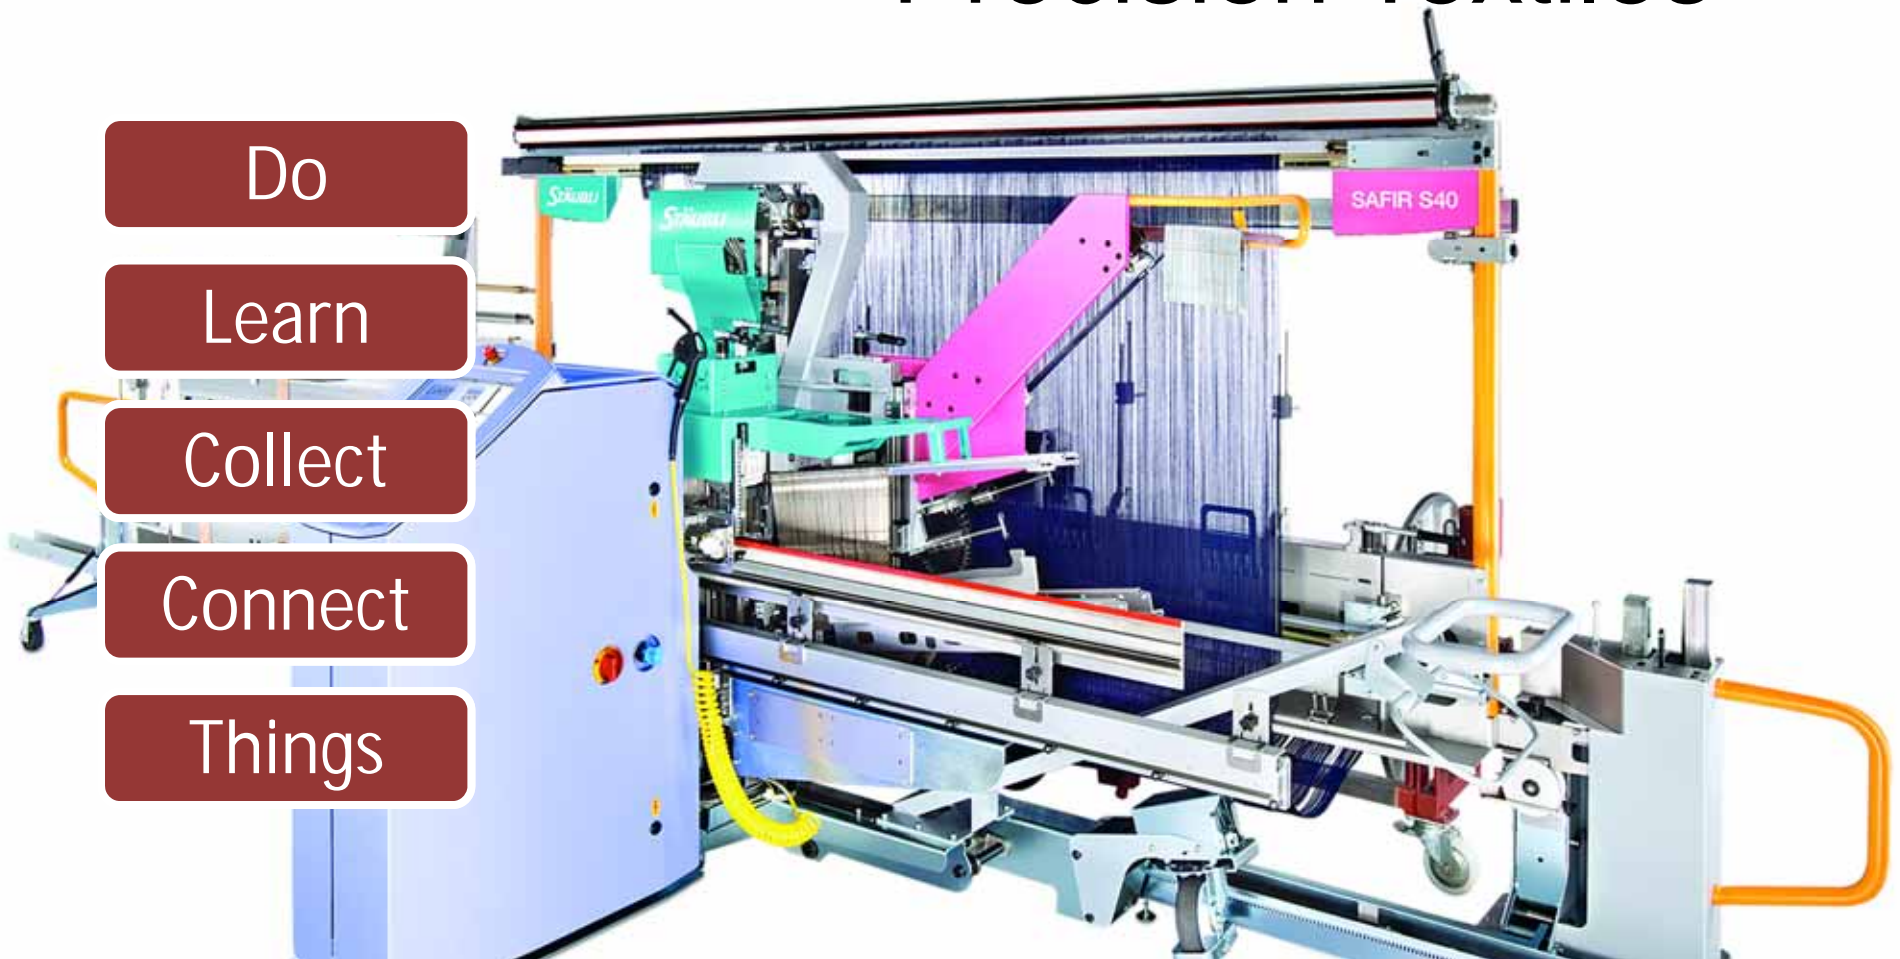

Connect

Things

Precision Construction

A futuristic robot with a white and yellow body, wearing a yellow hard hat and safety glasses, is shown in profile. It is holding a tablet in its right hand and a tool in its left hand. The background is a light blue gradient.