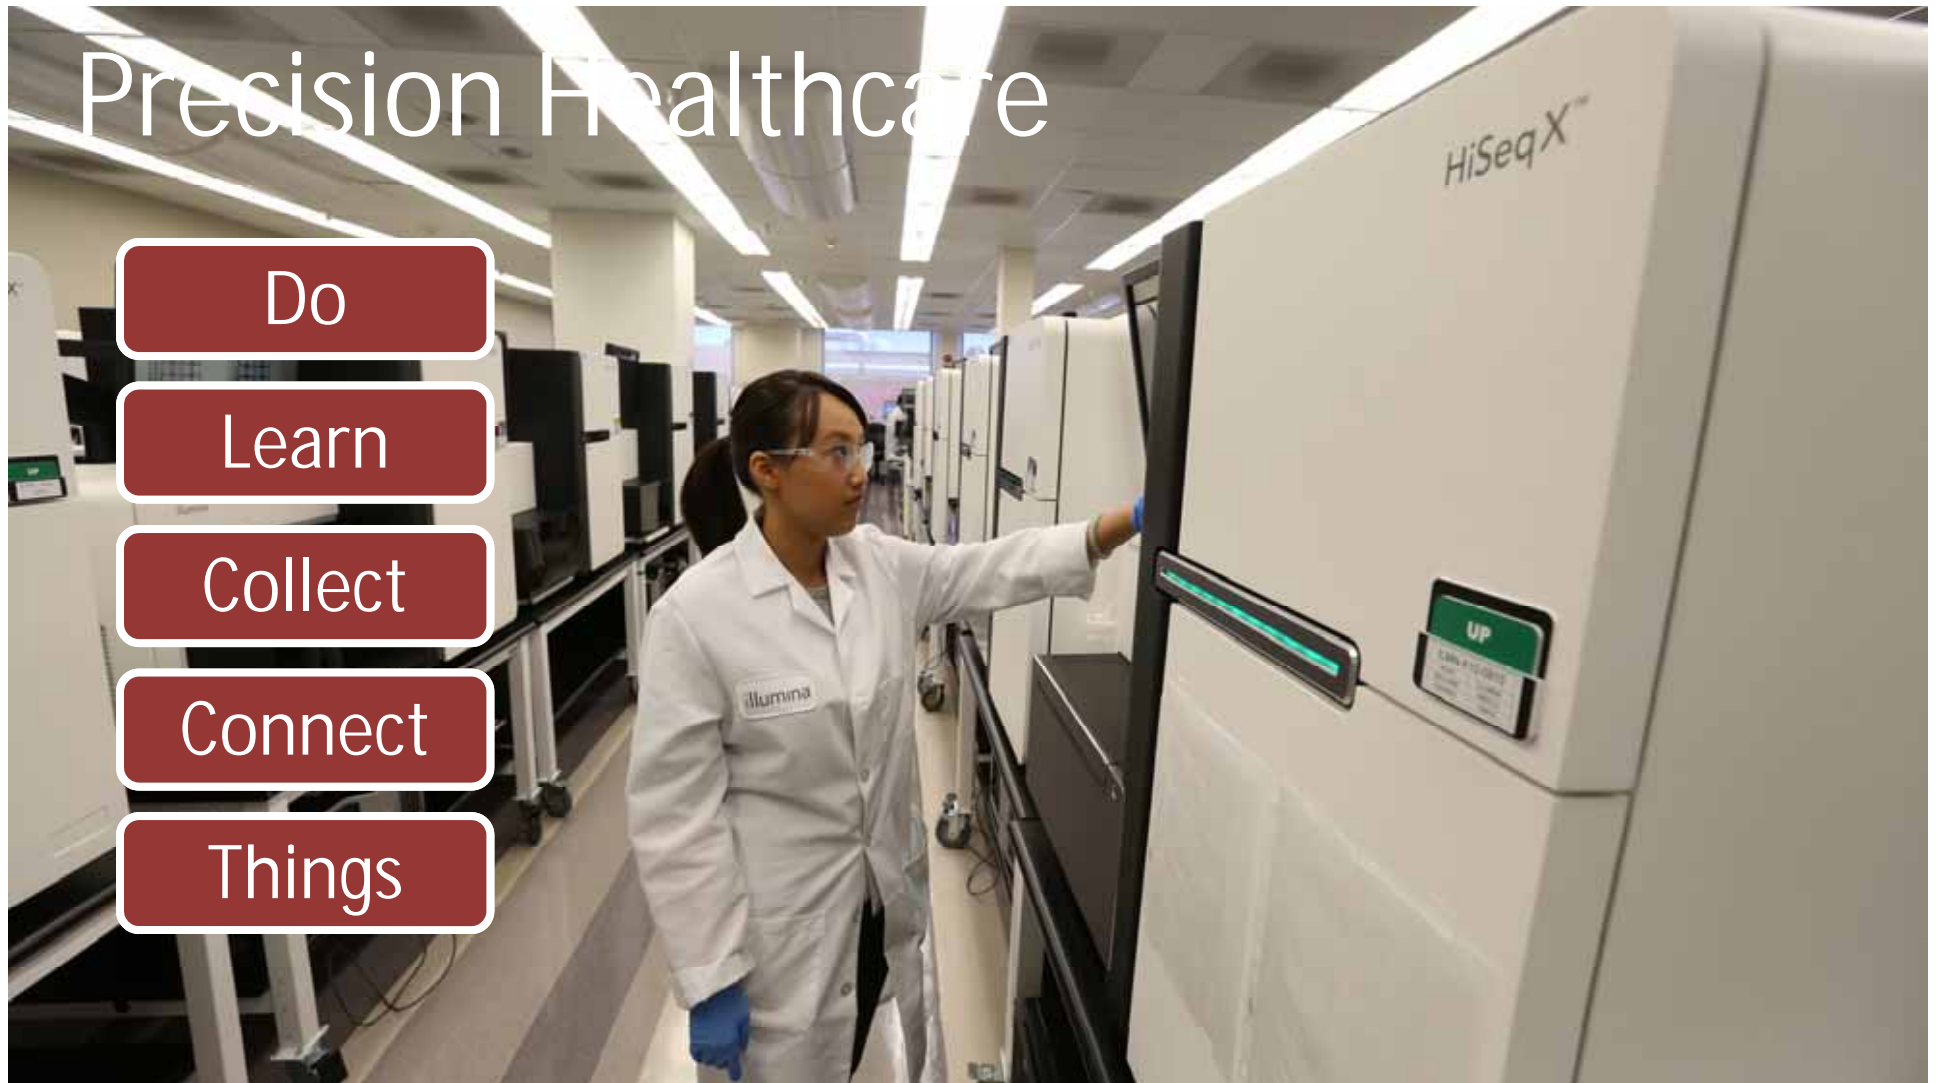

Precision Healthcare

Do

Learn

Collect

Connect

Things