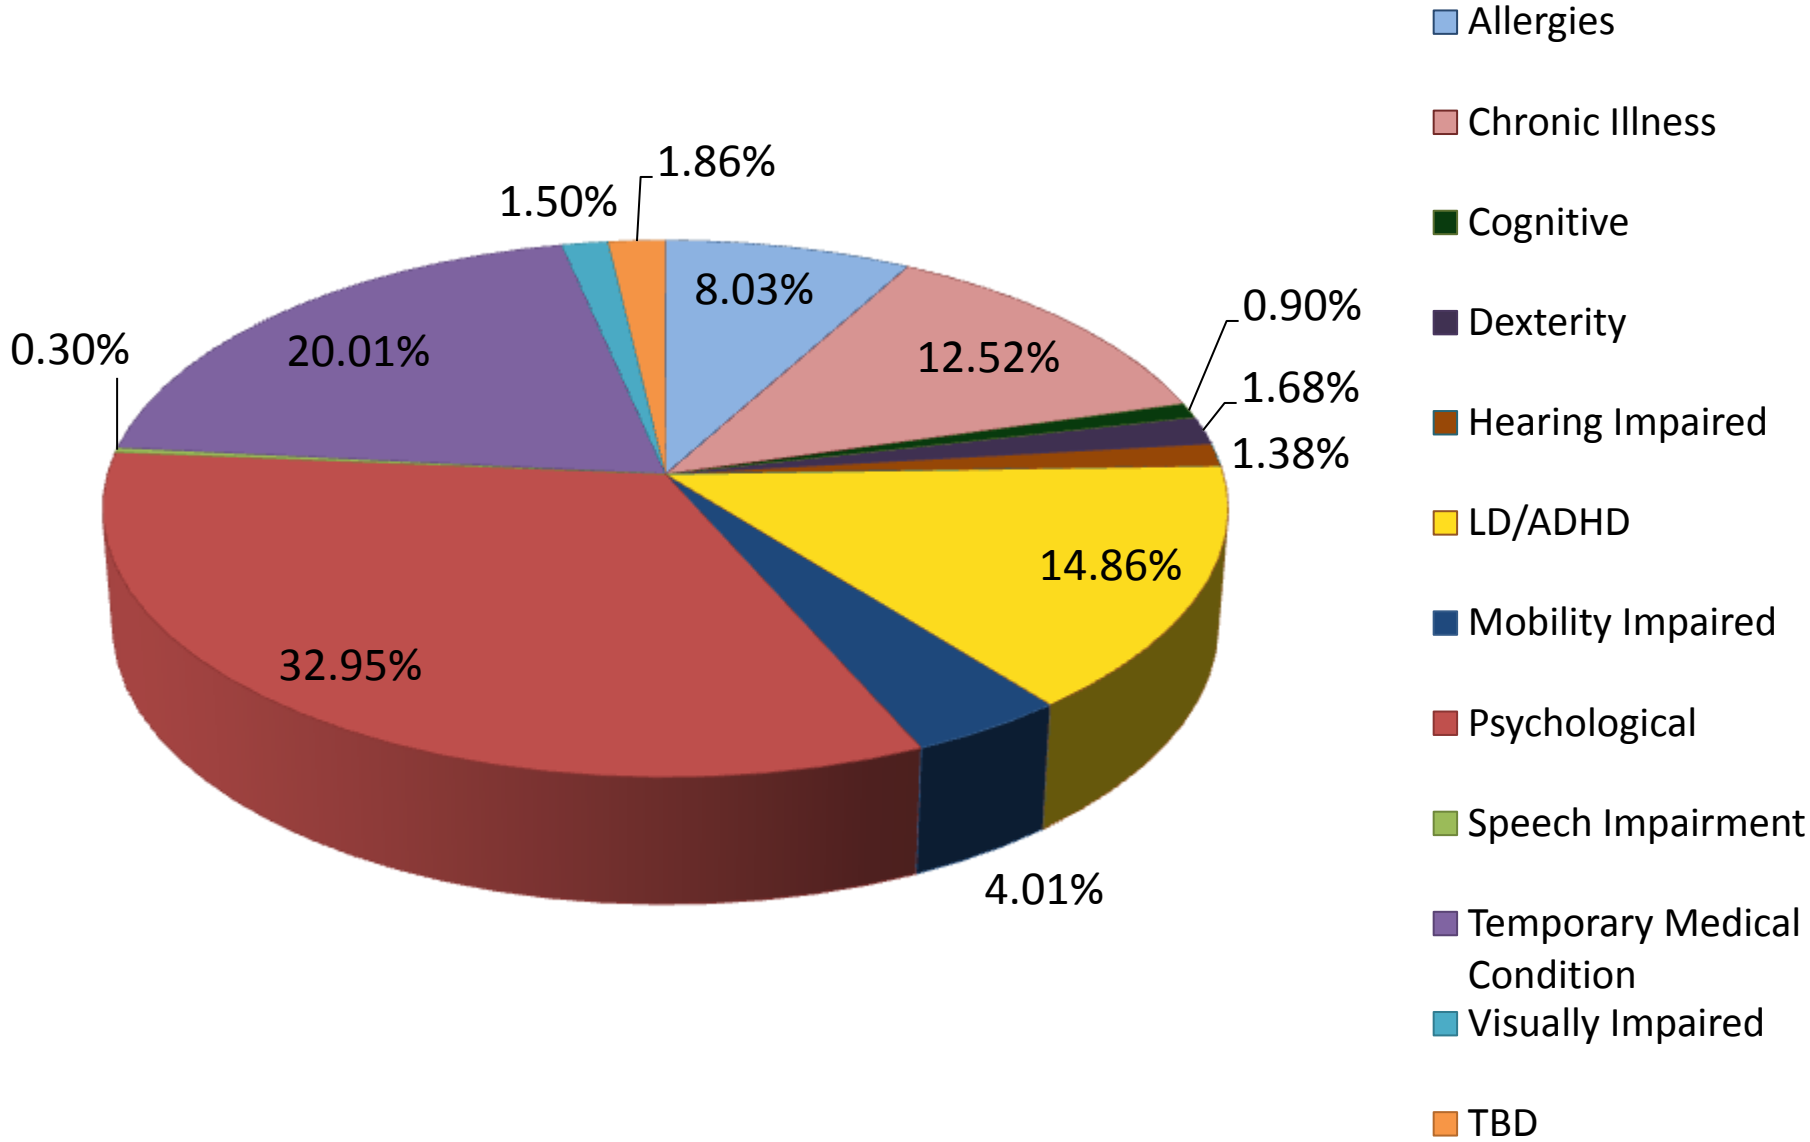

- New welcome video:

<https://studentaffairs.stanford.edu/oea/welcome-2012>

OAE Statistics 2011-2012

Office of Accessible Education
Stanford University

Office of Accessible Education Percentages of Students Registered by Category