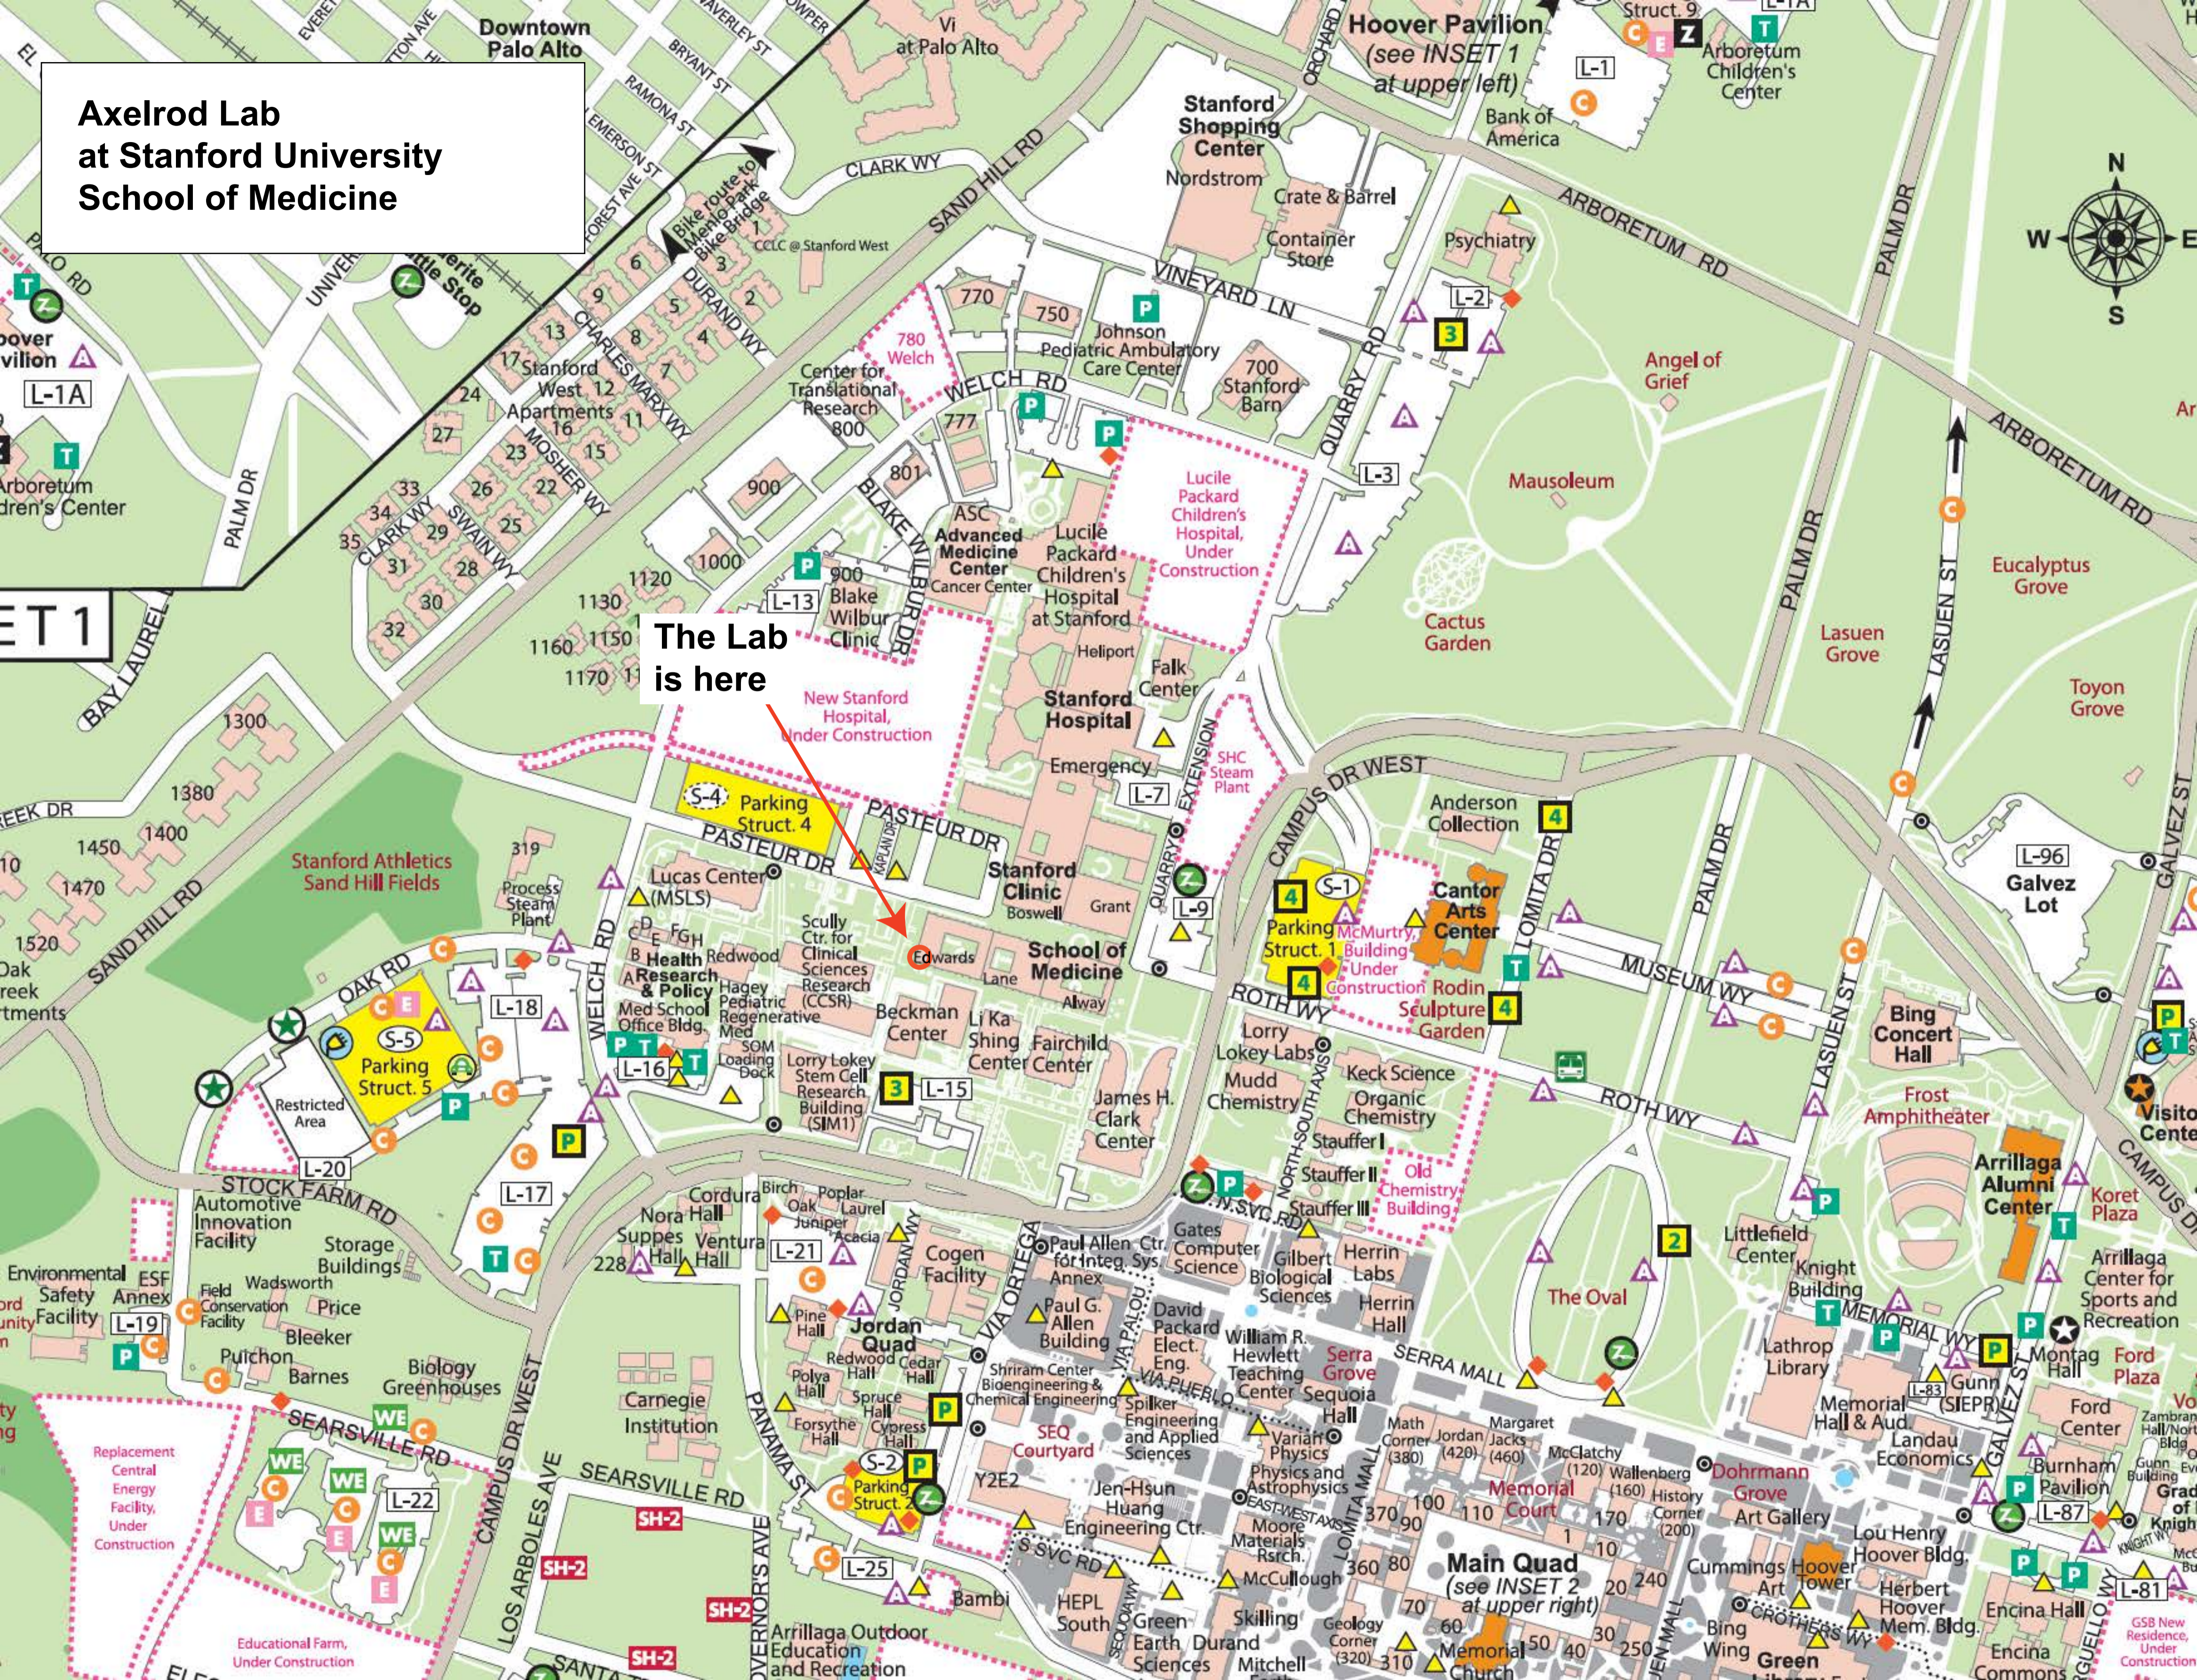

**Axelrod Lab
at Stanford University
School of Medicine**

**The Lab
is here**

S-4 Parking
Struct. 4

S-5
Parking
Struct. 5

Main Quad
(see INSET 2
at upper right)

INSET 1

GSB New
Residence,
Under
Construction