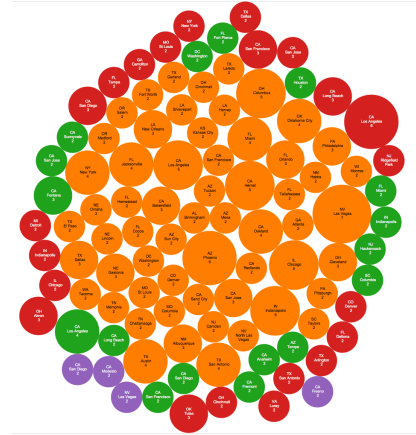

Police Killings by Arm Type and Race

National

State

City

Law Enforcement Agency

Arm Type Legend

Race Legend