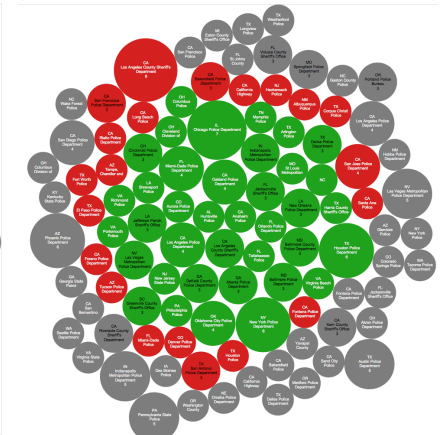

Police Killings by Arm Type and Race

National

State

City

Law Enforcement Agency

Arm Type Legend

Race Legend