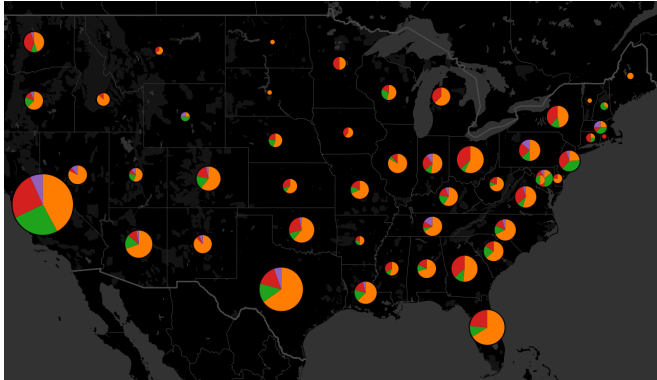

Police Killings by Arm Type and Race

National

State

City

Law Enforcement Agency

Arm Type Legend

Race Legend