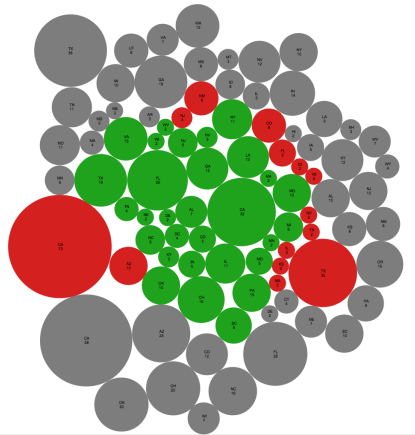

Police Killings by Arm Type and Race

National

State

City

Law Enforcement Agency

Arm Type Legend

Race Legend