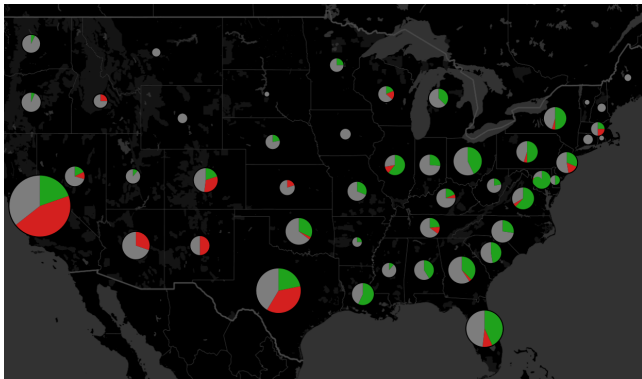

Police Killings by Arm Type and Race

National

State

City

Law Enforcement Agency

Arm Type Legend

Race Legend