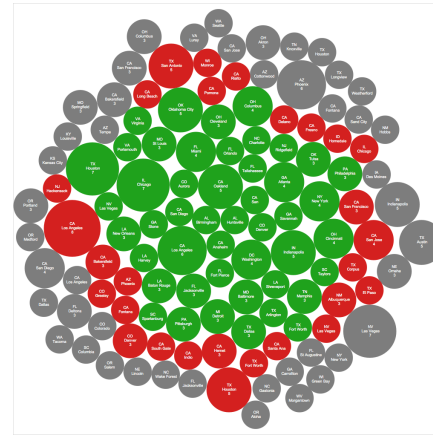

Police Killings by Arm Type and Race

National

State

City

Law Enforcement Agency

Arm Type Legend

Race Legend