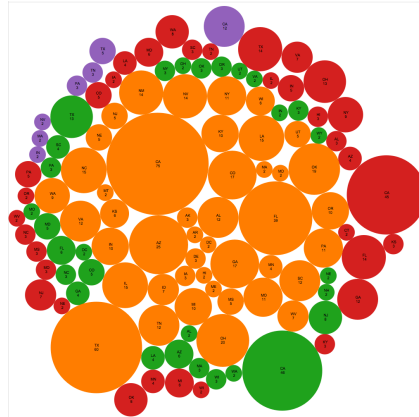

Police Killings by Arm Type and Race

National

State

City

Law Enforcement Agency

Arm Type Legend

Race Legend