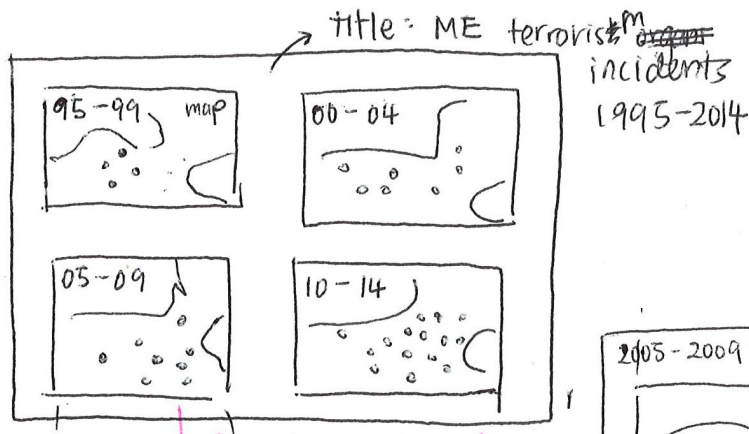

Storyboard 1, 2

hover over to highlight certain groups

filtered top active terrorist organization

time slider (2005-2009)

click on map

color coded (by group or attack type) incidents between 2005-2009