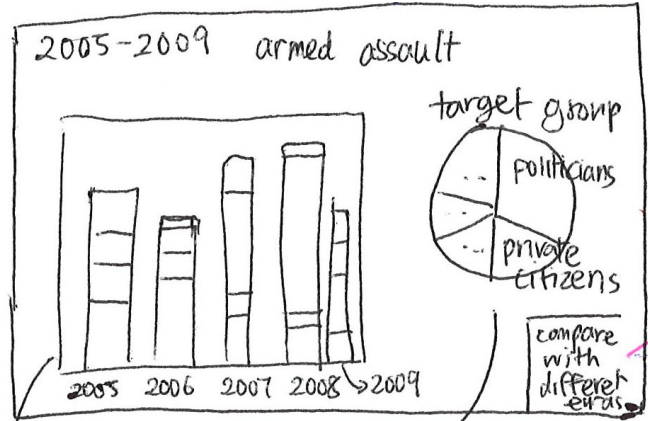

Storyboard 3, 4