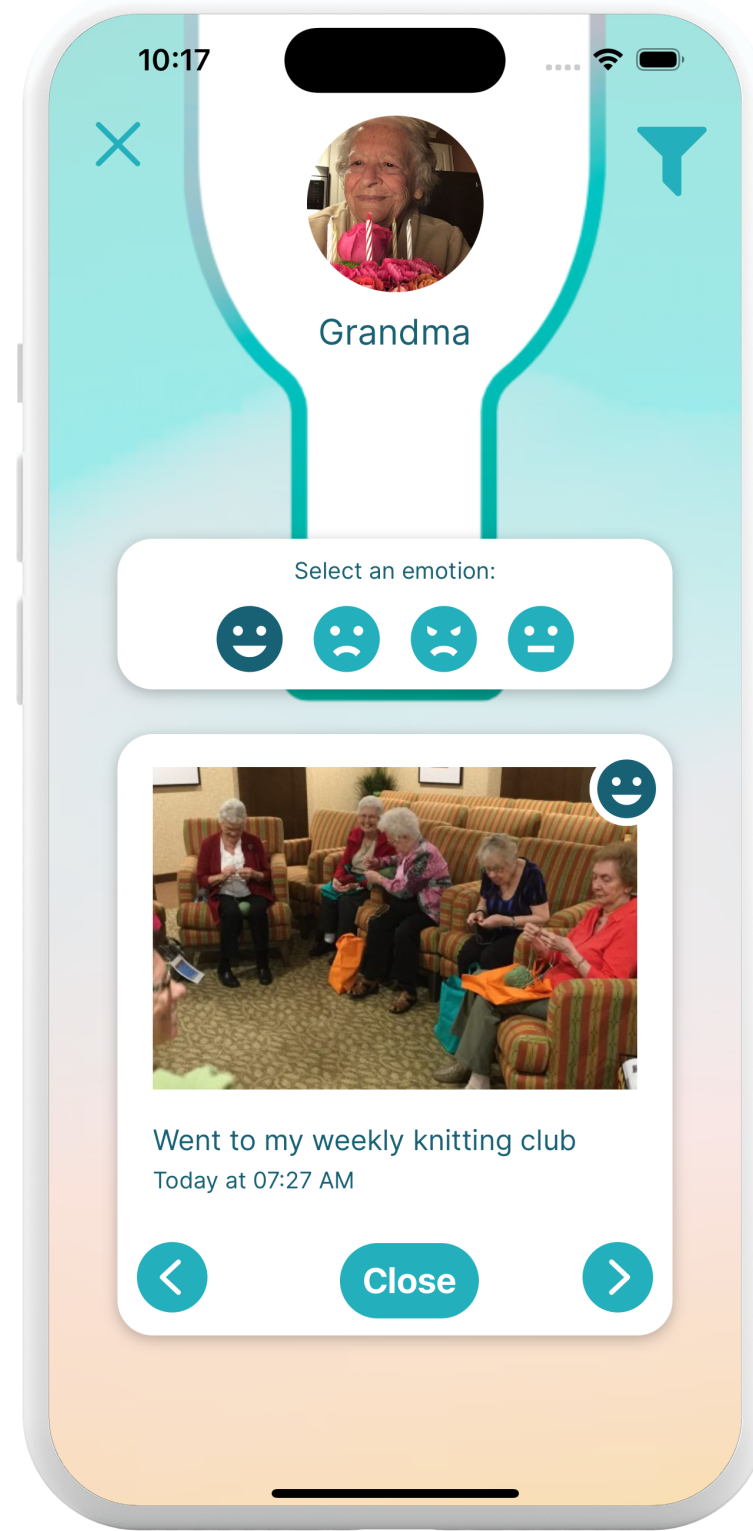

Open your loved ones' bottles