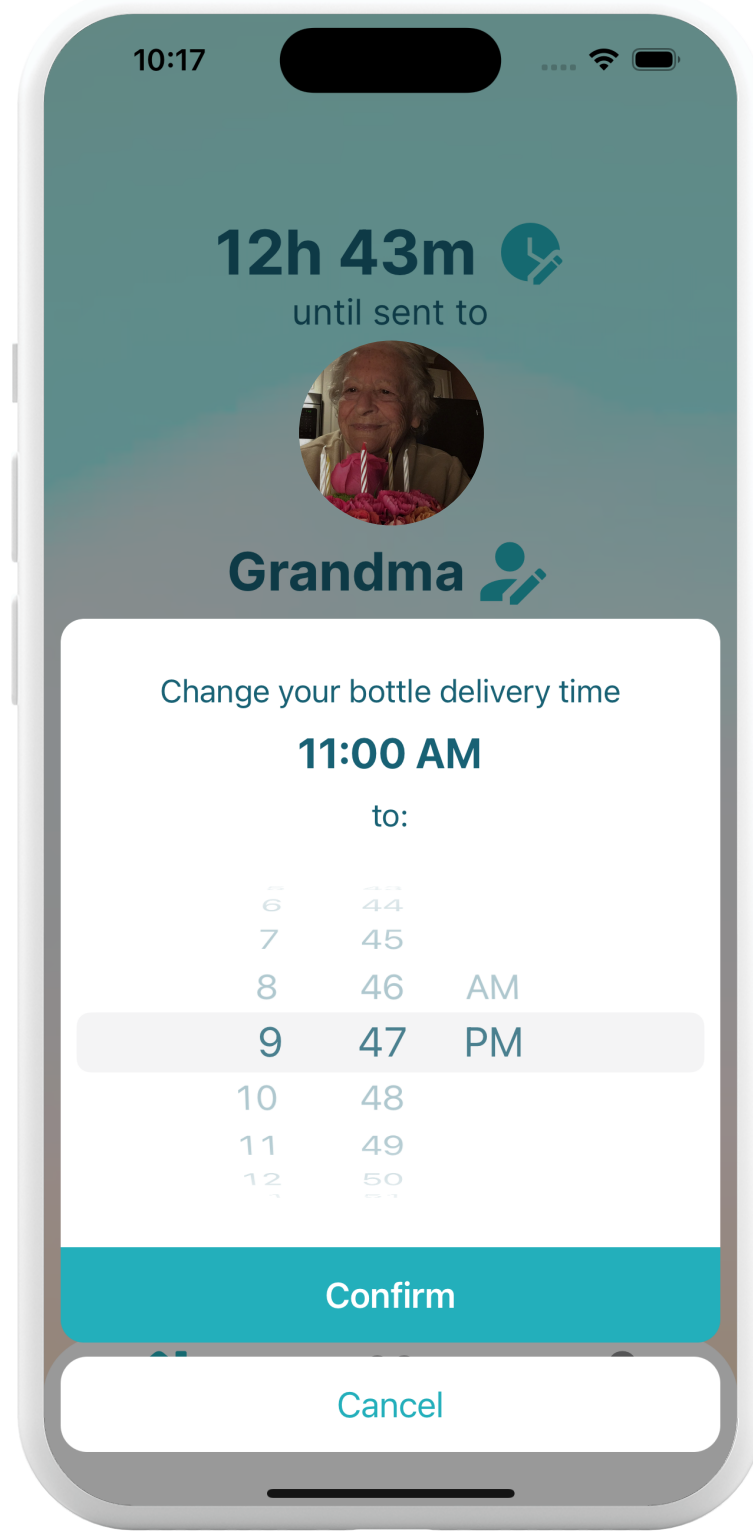

Solution

Bottle makes **updating loved ones easy and fun** by letting people **store updates throughout their day** in a virtual bottle **shared at a set time**

Key Features

Add everyday moments to a bottle

Share with text, photo, or audio

Set bottle opening time

Open your loved ones' bottles

Design Process

1: Needfinding

2: Experience Prototype

3: Lo-fi

4: Testing