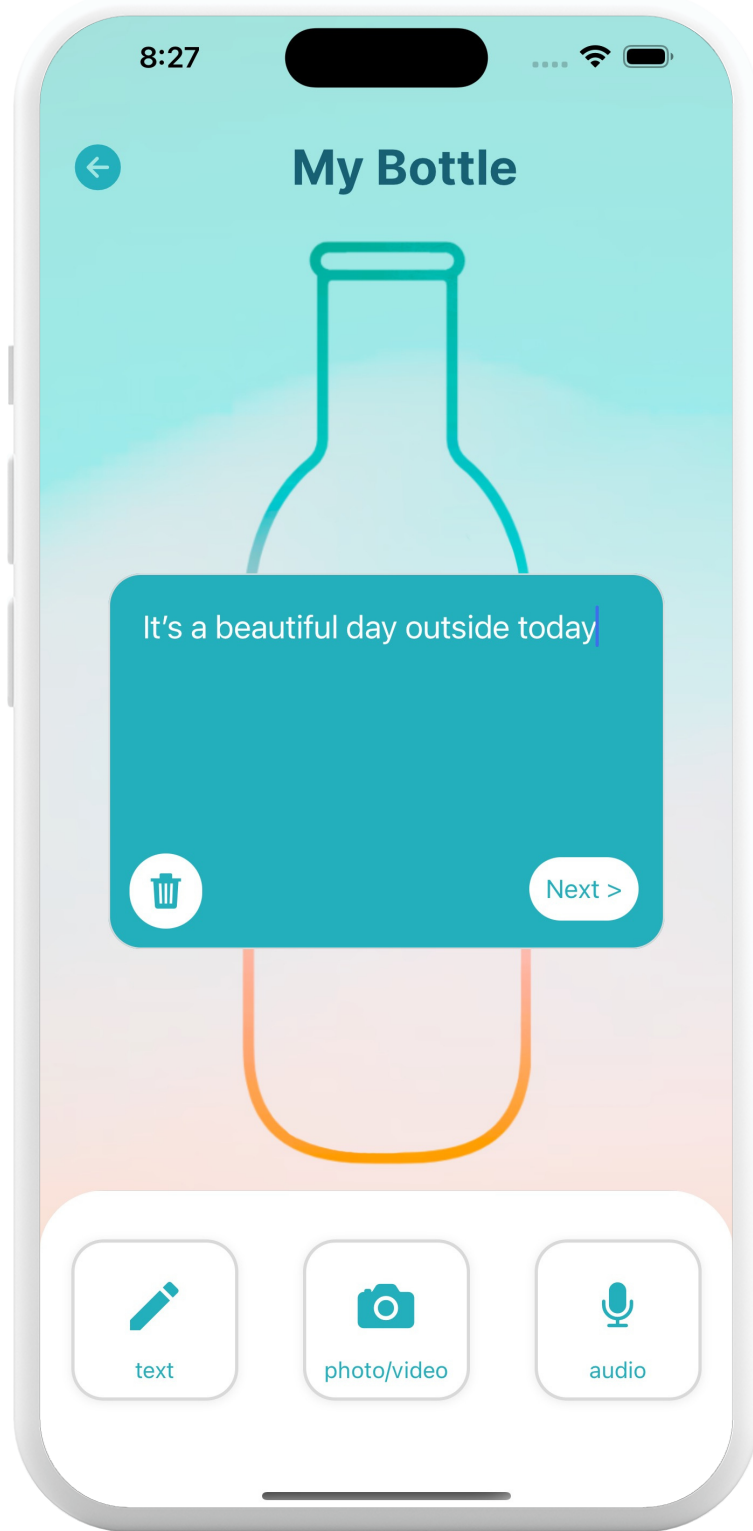

Bottle

uncap your day with others

Problem

Busy lives and time-zone differences make it difficult for **long-distance loved ones** to **maintain emotional intimacy** through **sharing life updates in real time** and **recounting their day**.

Solution

Bottle makes **updating loved ones easy and fun** by letting people **store updates throughout their day** in a virtual bottle **shared at a set time**

Key Features

Add everyday moments to a bottle