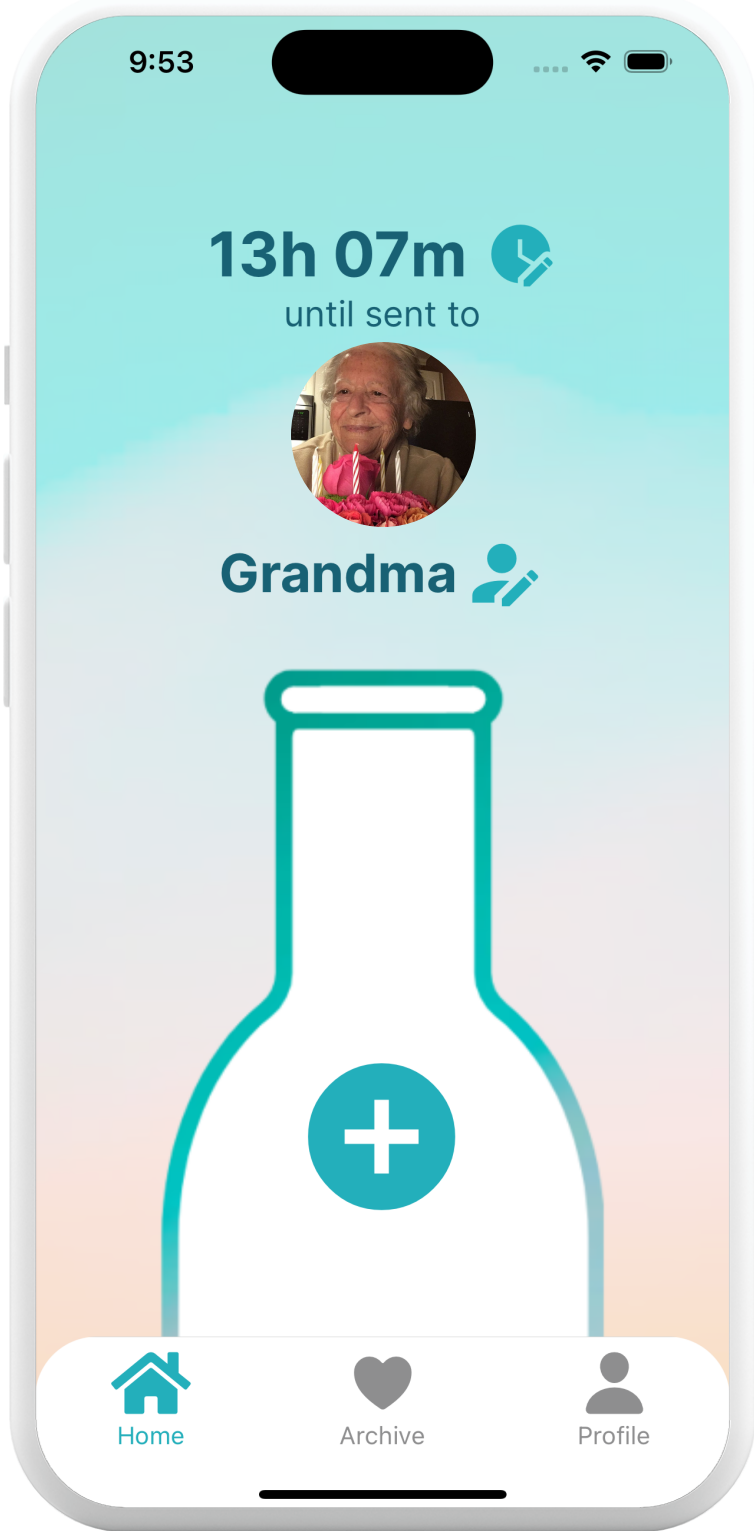

Bottle

uncap your day with others

Problem

Busy lives and time-zone differences make it difficult for **long-distance loved ones** to **maintain emotional intimacy** through **sharing life updates in real time** and **recounting their day**.

Solution

Bottle makes **updating loved ones easy and fun** by letting people **store updates throughout their day** in a virtual bottle **shared at a set time**

Key Features

Add everyday moments to a bottle