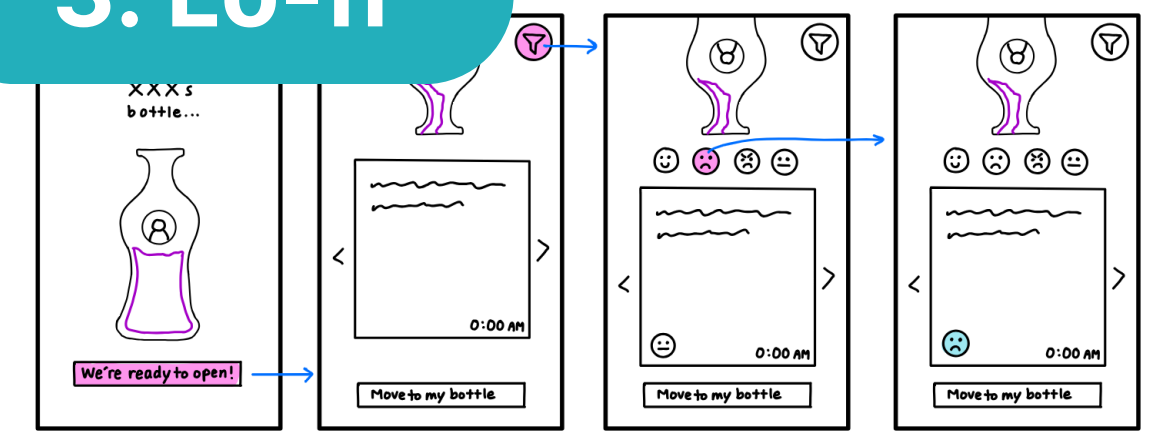

Share with text, photo, or audio

Set bottle opening time

Open your loved ones' bottles

Design Process

1: Needfinding

2: Experience Prototype

3: Lo-fi

4: Testing