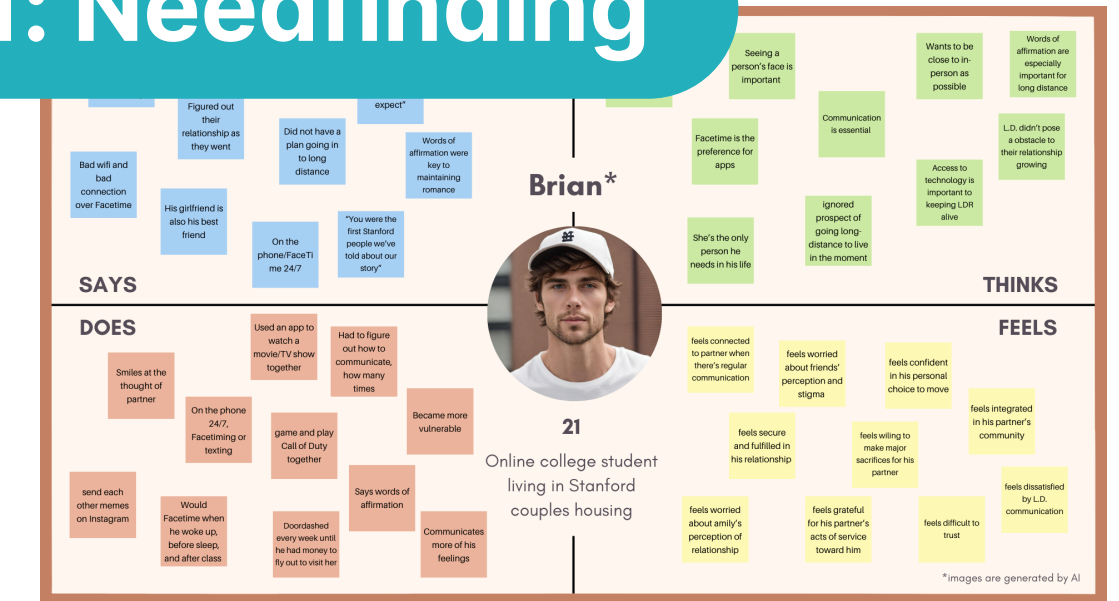

Share with text, photo, or audio

Set bottle opening time

Open your loved ones' bottles

Design Process

1: Needfinding

2: Experience Prototype

3: Lo-fi

4: Testing