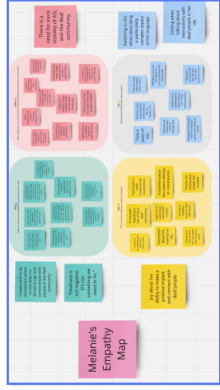

TrainGone

Express yourself beyond words.

THE PROBLEM.

ASL speakers cannot translate directly from an ASL sign to its English word.

OUR SOLUTION.

TrainGone provides a **social educational platform** for ASL learners to solidify their understanding through **exposure** and for deaf signers to define signs through **video storytelling**.

KEY FEATURES.

1. Look up ASL Definitions
2. Explore New and Similar Definitions
3. Post your own Definition

DESIGN PROCESS.

Hey I'm planning a meet up at Coupa Cafe at 2 PM for people who want to get together and practice speaking in Spanish! Let me know if you're interested! :)

1. Needfinding

2. Testing

3. Low-Fi

4. Med-Fi