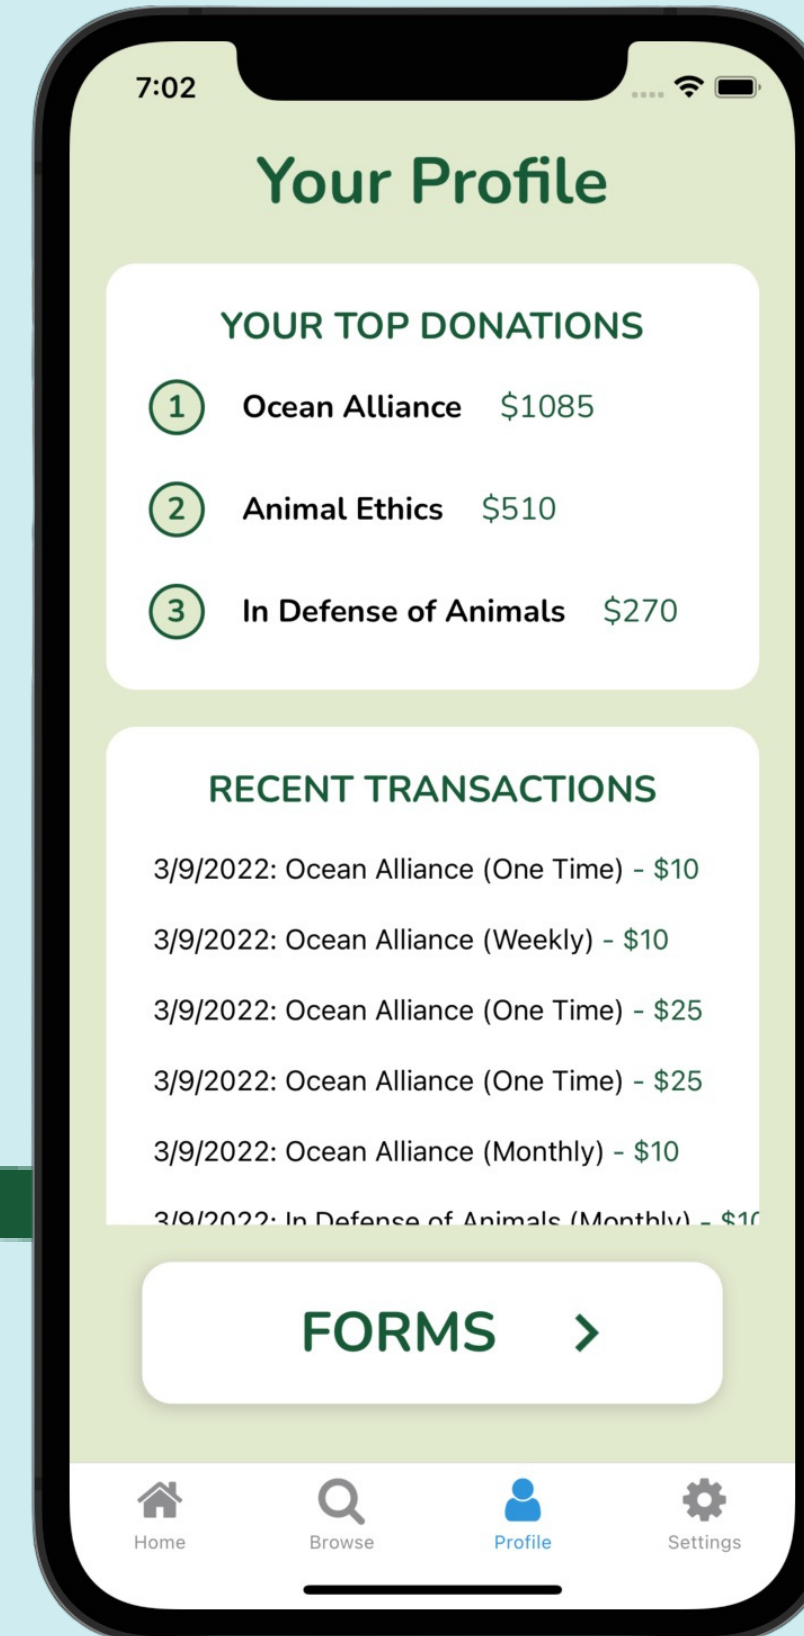

Problem

Finding which what charities are the most in need is extremely difficult for the average donor.

TheGivingTree

Learn More:

Make your donations go further

Solution

Automatically identifies high-impact nonprofits that users can donate to and helps manage donations long-term.

Find non-profits

View your progress

Retrieve Forms

The Process:

Needfinding

Testing

Low-fi

Medium-fi