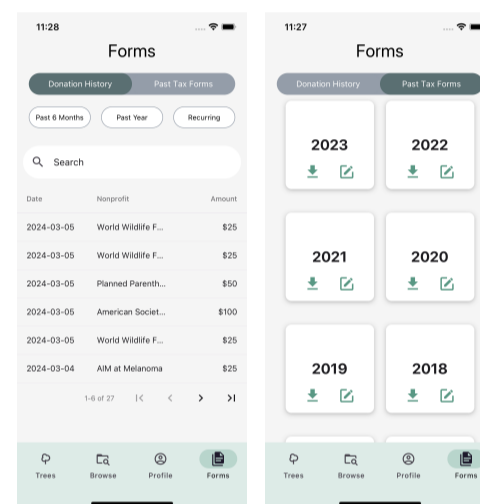

ios version

TheGivingTree

Make your donations go further.

android version

Problem

Finding which charities are the most in need is extremely difficult for the average donor.

Solution

An app that automatically identifies high-impact nonprofits for users and manages donations long-term.

Key Features

Browse Causes

Filter by cause, need, impact, and more

Make a Donation

One-time or recurring

Automatic Tax Forms

Access and import auto-generated tax forms

Design Iteration