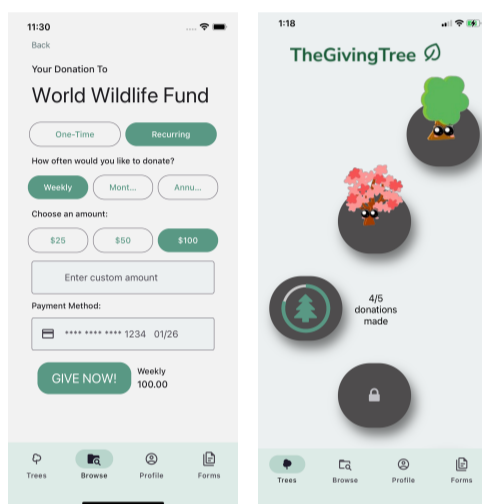

ios version

TheGivingTree

Make your donations go further.

android version

Problem

Finding which charities are the most in need is extremely difficult for the average donor.

Solution

An app that automatically identifies high-impact nonprofits for users and manages donations long-term.

Key Features

Browse Causes

Filter by cause, need, impact, and more

Make a Donation

One-time or recurring

Automatic Tax Forms

Access and import auto-generated tax forms

Design Iteration