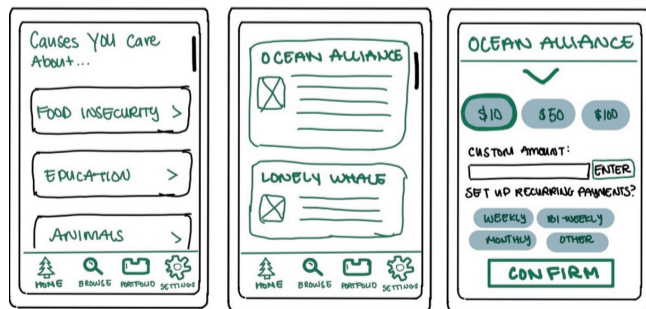

ios version

TheGivingTree

Make your donations go further.

android version

Problem

Finding which charities are the most in need is extremely difficult for the average donor.

Solution

An app that automatically identifies high-impact nonprofits for users and manages donations long-term.

Key Features

Browse Causes

Filter by cause, need, impact, and more

Make a Donation

One-time or recurring

Automatic Tax Forms

Access and import auto-generated tax forms

Design Iteration