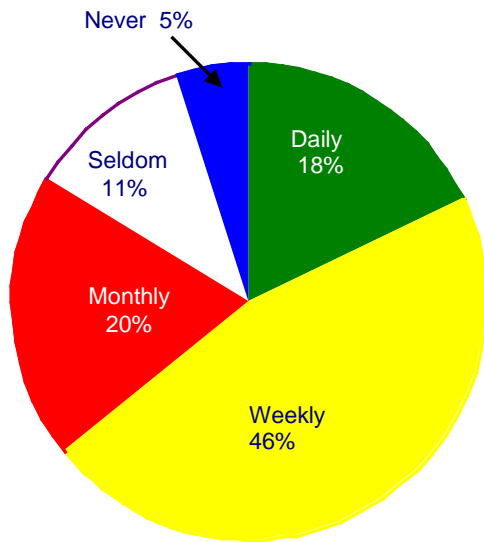

Q3: How often (based on the past year) do you retrieve, read or download full-text journal articles?

Frequency *Responses*

2234 Daily

5757 Weekly

2437 Monthly

1417 Seldom

620 Never

12465 Total