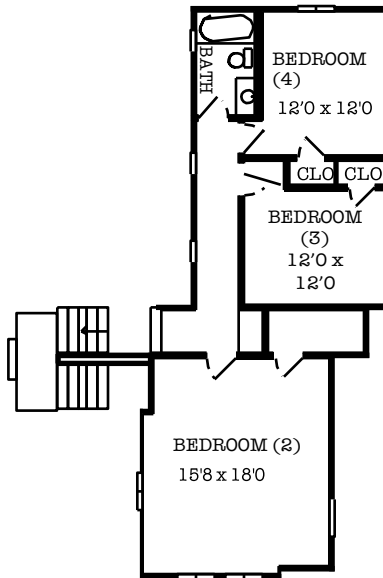

762 Dolores Street Stanford, CA 94305

Approximately 2,892 square feet

762 Dolores Street Stanford, CA 94305  
(Continued)

Approximately 792 square feet

Approximately 523 square feet