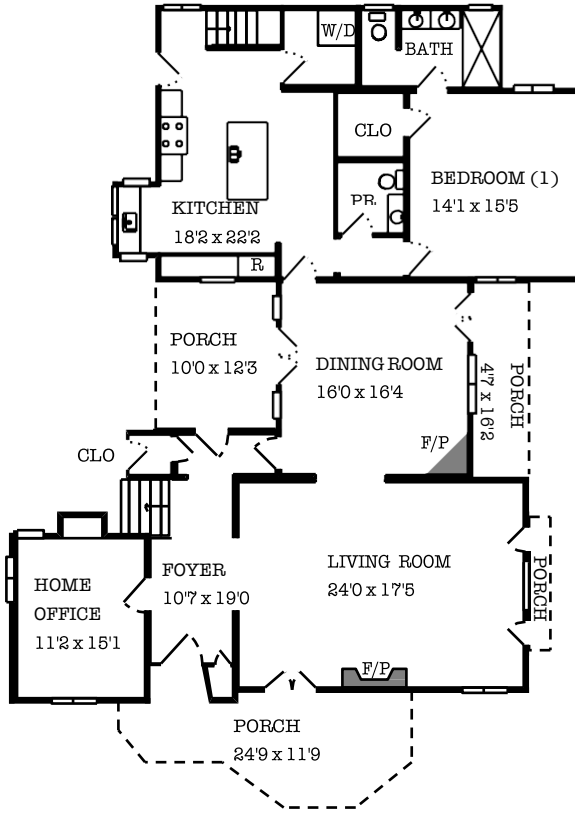

762 Dolores Street Stanford, CA 94305

Approximately 2,892 square feet

762 Dolores Street Stanford, CA 94305  
(Continued)

Approximately 792 square feet

Approximately 523 square feet