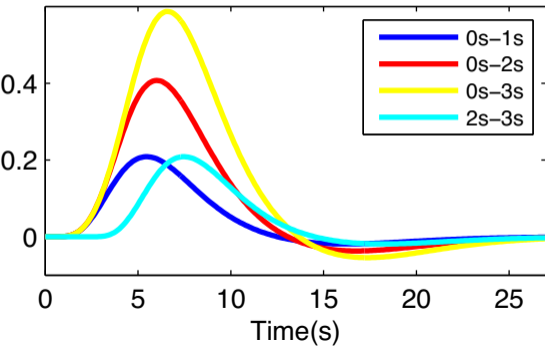

Time resolution=0.1s

Time resolution=3s