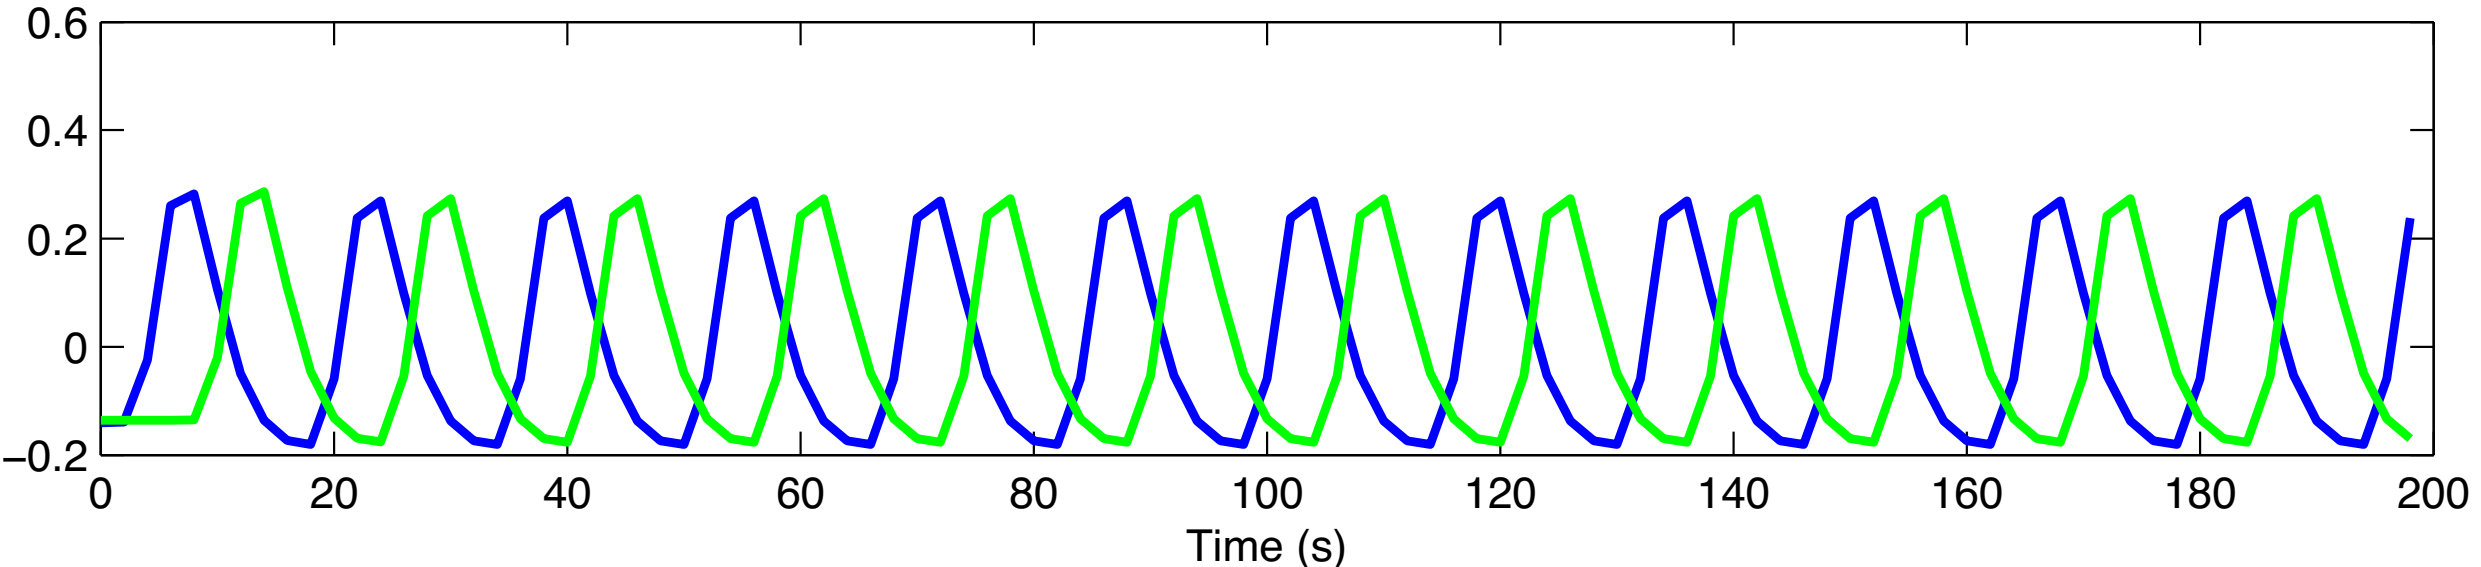

Fixed time = 6s

Random time between 1 and 11 s