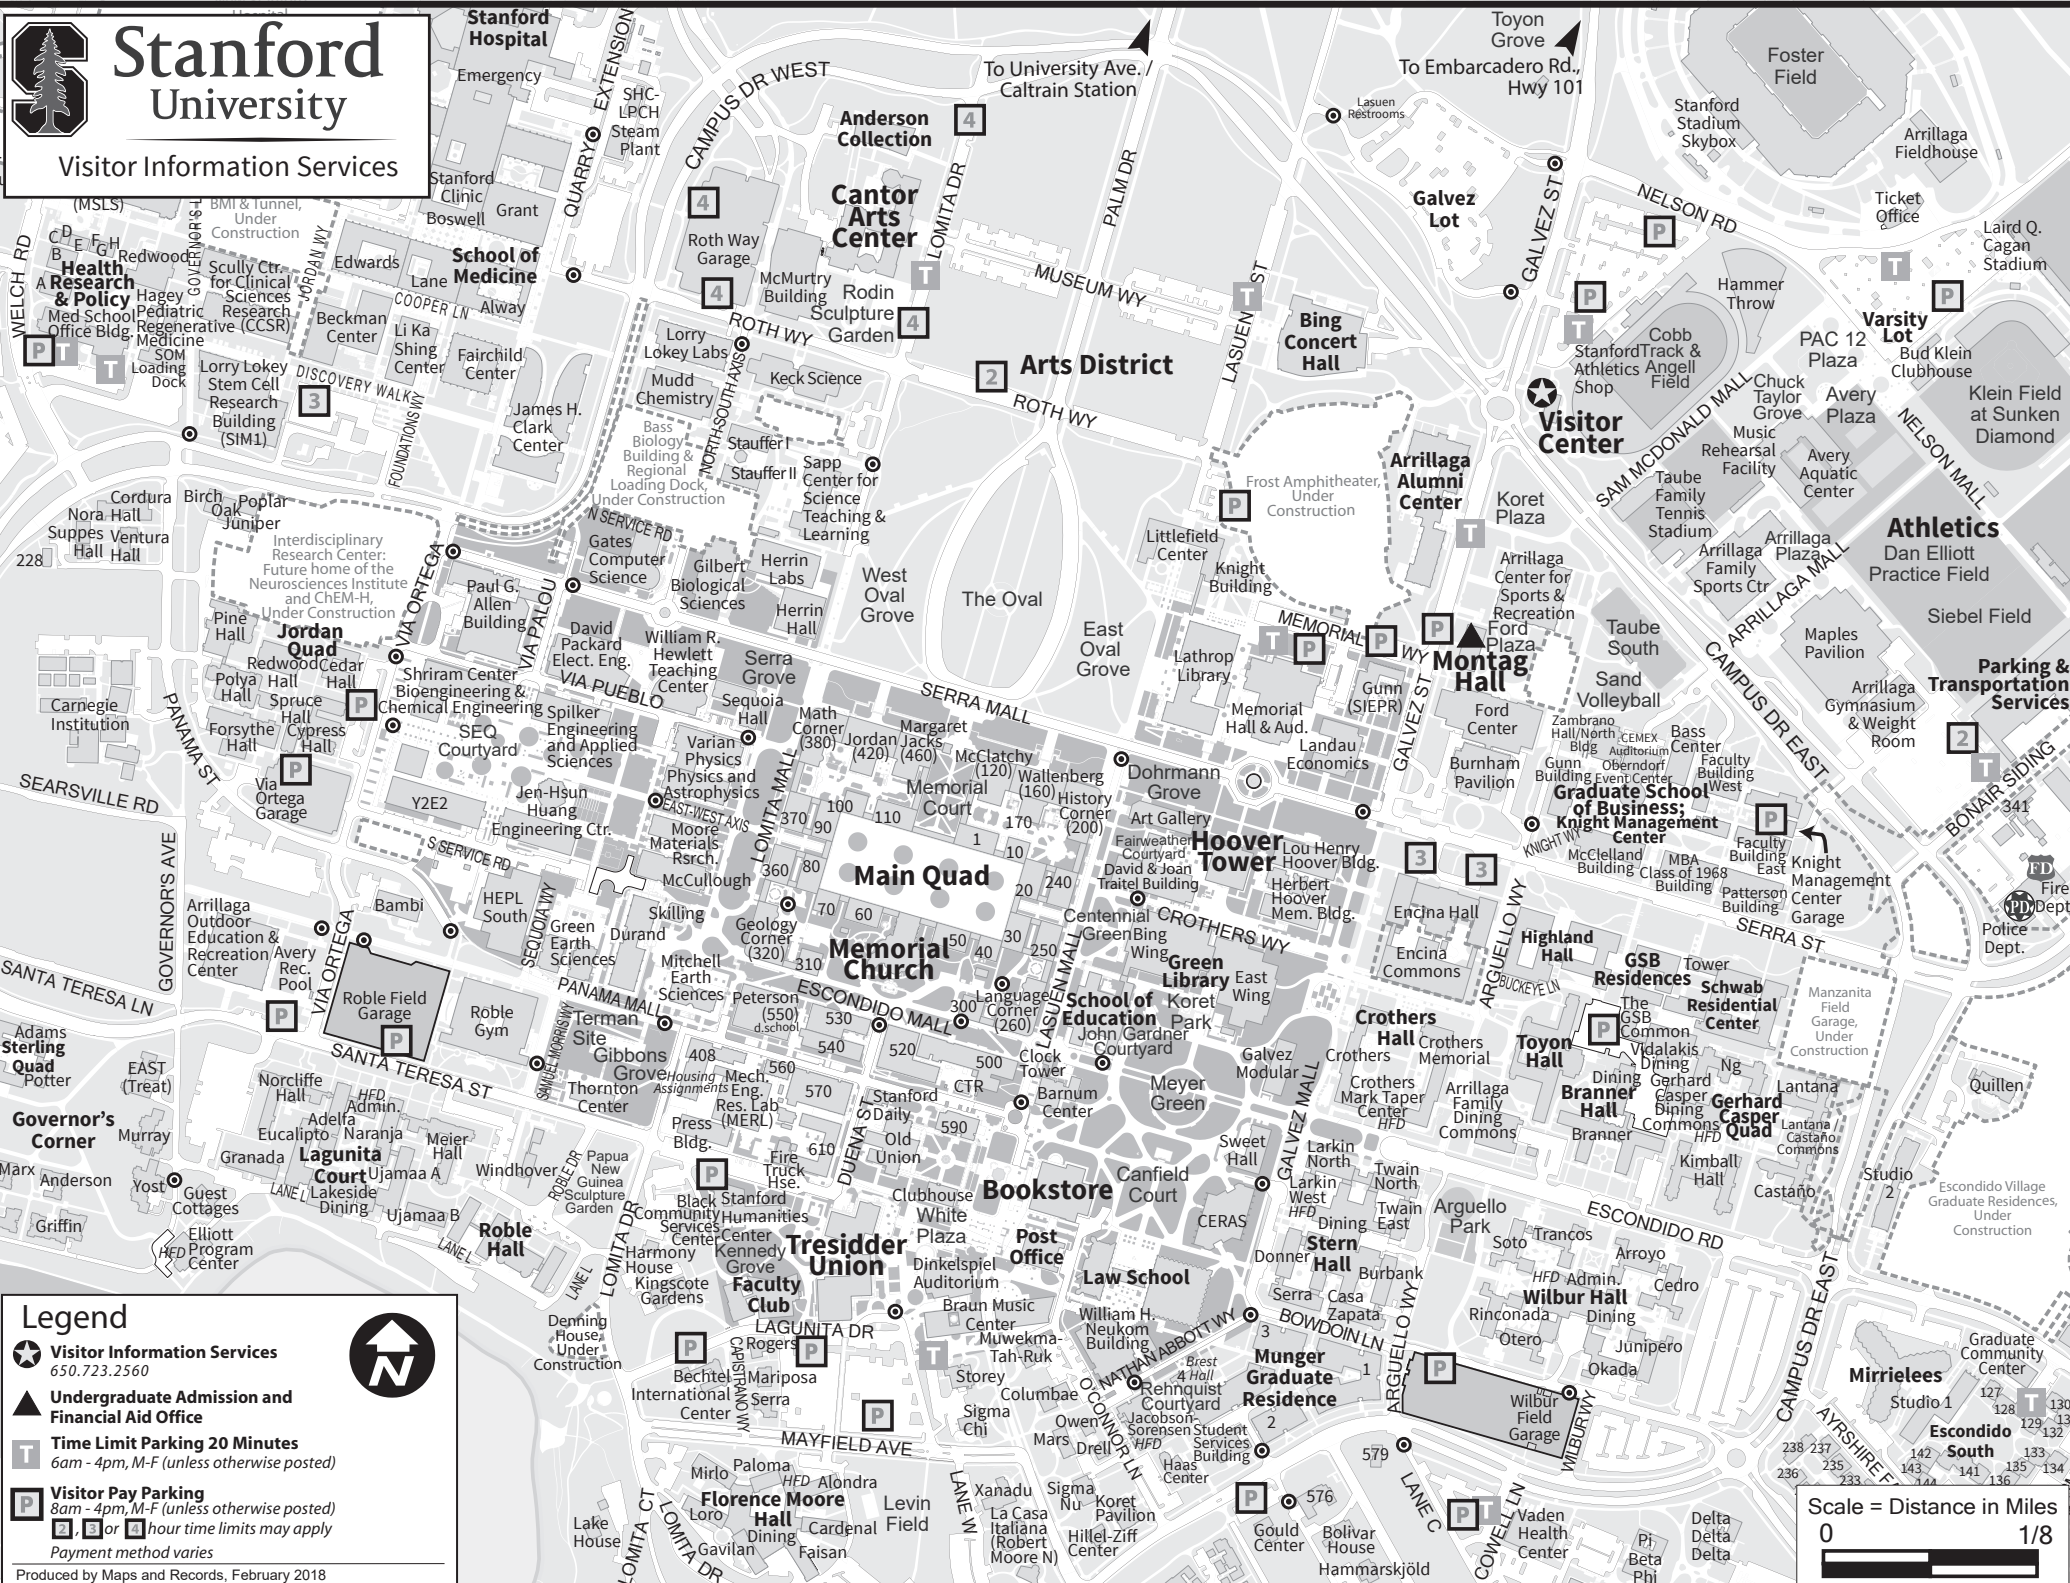

Stanford University

Visitor Information Services

Legend

-  **Visitor Information Services**
650.723.2560
-  **Undergraduate Admission and Financial Aid Office**
-  **Time Limit Parking 20 Minutes**
6am - 4pm, M-F (unless otherwise posted)
-  **Visitor Pay Parking**
8am - 4pm, M-F (unless otherwise posted)
  or  hour time limits may apply
Payment method varies

Produced by Maps and Records, February 2018

Visitor Center (295 Galvez Street, Stanford, CA 94305)

Monday – Friday 8:30am – 5:00pm

Saturday & Sunday 10:00am – 5:00pm

STANFORD VISITOR CENTER

visit.stanford.edu