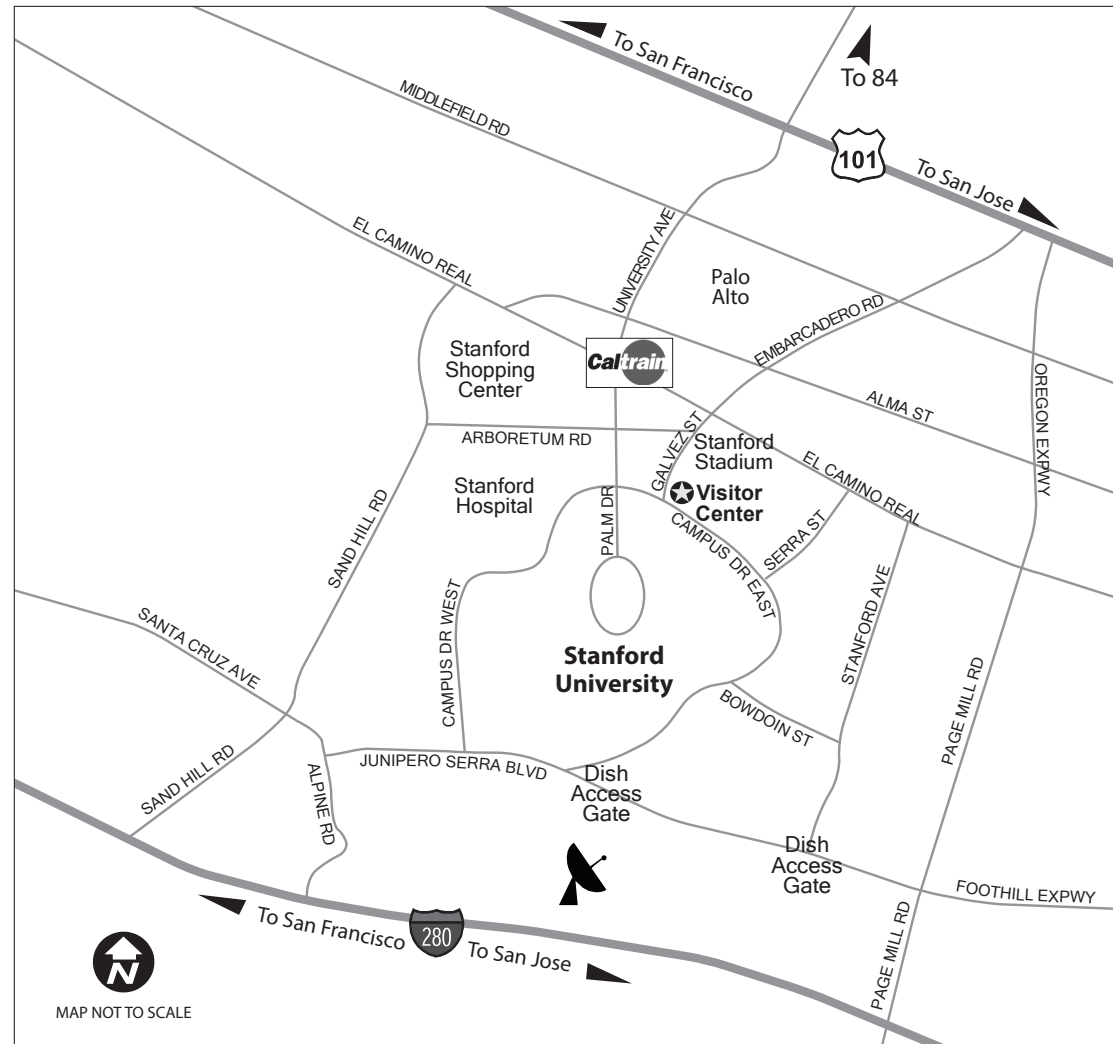

Saturday & Sunday 10:00am – 5:00pm

STANFORD VISITOR CENTER

visit.stanford.edu

Campus Walking Tours*: Daily at 11:30am and 3:30pm

General Visitor Information: (650) 723-2560

Group Tour Reservations: (650) 725-3335

CAMPUS HIGHLIGHTS

Cantor Arts Center/Anderson Collection

(museum.stanford.edu): (650) 723-4177

Hoover Tower Observation Platform*: (650) 723-2053

Monday – Sunday 10:00am – 4:00pm

Memorial Church: (650) 723-1762 Closed Saturdays

Stanford Bookstore (stanfordbookstore.com): (650) 329-1217

Stanford Athletics Shop (stanfordbookstore.com): (650) 327-8870

Stanford Student Store (store.stanford.edu): (650) 375-2476

STANFORD TICKETS

Athletics Tickets & Information: (650) 723-1021

Performing Arts Ticket Office: (650) 725-ARTS (2787)

ADMISSION

Undergraduate Admission: (650) 723-2091

Business School Admission: (650) 723-2766

Law School Admission: (650) 723-4985

Medical School Admission: (650) 723-6861

School of Education Admission: (650) 725-7652

Graduate Admission (all other schools): (650) 723-4291

OTHER SERVICES

Parking and Transportation: (650) 723-9362

Tour Buses: (650) 498-7882

Marguerite Free Shuttle (transportation.stanford.edu/marguerite)

Campus Lost & Found: (650) 723-9639

Stanford Alumni Association: (650) 723-2021

Stanford Police Services: (650) 723-9633

Emergency: 911 (or 9-911 from campus telephones)

*Schedules are subject to change. Walking tours may be limited or unavailable during academic breaks between quarters (particularly in September and late December) as well as on certain holidays. Please call Visitor Information Services at (650) 723-2560 or see our website (visit.stanford.edu/calendar) for schedule details.