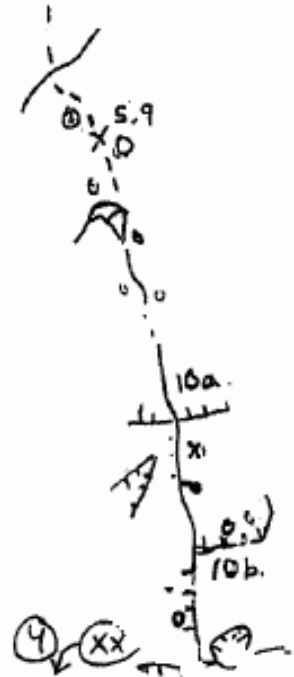

11c or

*Beyond Lunacy 10c/d A0

Pro. Single 1/4" to 3"
Double 1/4" to 2"

Descent Rappel
w/ 2 - 200' Ropes

Eric Gabel Dec. 2008
Linda Jarit
Kevin Willow

FFA: Chad Suchoski,
Mike Cane, 2/09

60' Slings on tree

Swing over on Rappel

Reeds Pinnacle

↑ start of Lunatic