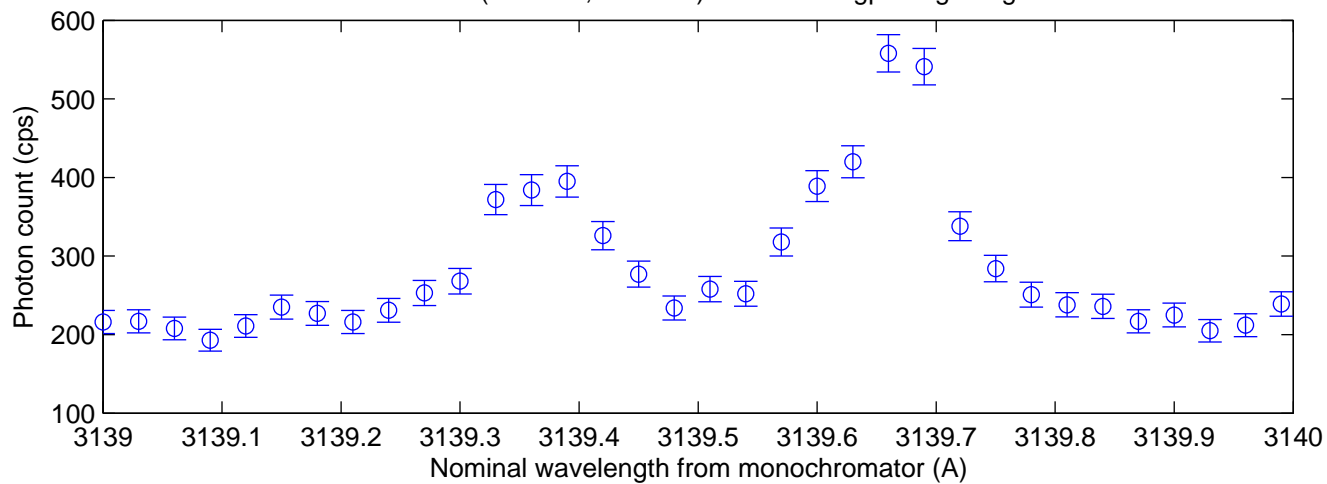

Doublet (3131.55, 3131.84) on the 1800g/mm grating

Doublet (3131.55, 3131.84) on the 3600g/mm grating