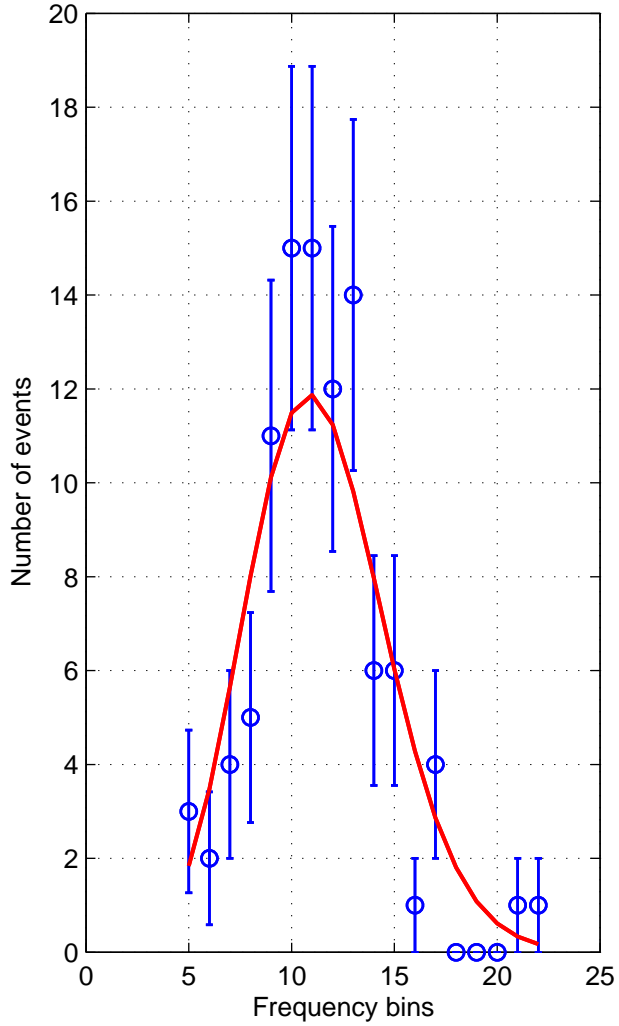

Poisson ~10Hz data and theor. distr.

Poisson ~100Hz data and theor. distr.