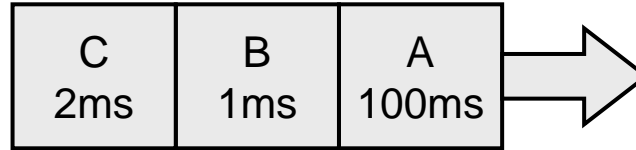

Scenario #1

Ready Queue

FCFS

Avg:
101.3

time

100 101 103

Round Robin

Avg:
36.7